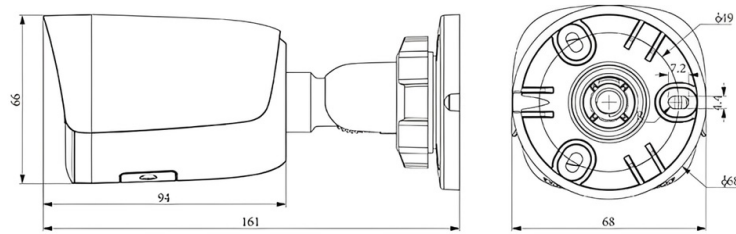

Dimension Unit : mm

ORDERING INFORMATION

Part Number	Description	Standard Quantity
ENV-HCB7F-30R-91	4MP Lowlight IR IP H.265 Compact Bullet Camera with 4mm Fixed Lens, PoE, WDR, SD Card Slot, Built-in Mic, 30m IR (Upgradable to 50m) and 15m Warm Light Support	1
ENB-BTUH66	Outer Corner Bracket for Norden Bullet Camera	1
ENB-BTEJ67	Junction Box for Norden Fixed Lens Mini Bullet Camera	1
ENB-BTUV66	Pole Mount Bracket for Norden Bullet Camera	1