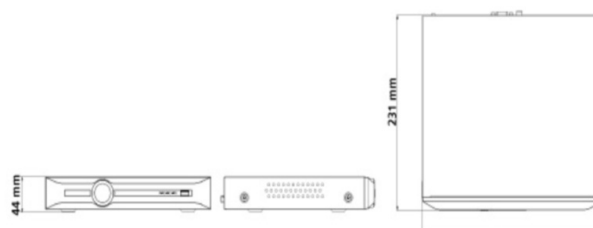

# 4CH EMBEDDED NETWORK VIDEO RECORDER

**ENR-01004-N-LPK**

<b>MODEL</b>	<b>Model No.</b>	<b>ENR-01004-N-LPK</b>
	Type	4CH EMBEDDED NETWORK VIDEO RECORDER
<b>INTERFACE</b>	Protocols	TCP/IP, UDP, IPv4, IPv6, HTTP, DHCP, DDNS, RTSP, NFS, NTP, UPnP, SMTP, Multicast, ARP, SNMP
	Compatibility	ONVIF Profile (S, G, T)
	Network	1xRJ45 (10/100 Mbps) Self Adaptive Ethernet Port
	Serial Interface	N/A
	USB Interface	2xUSB 2.0
<b>PoE</b>	Alarm Interface	4 Input & 1 Output
	PoE Interface	4xRJ45 (10/100 Mbps) Self Adaptive Ethernet Port
	Power per PoE Port	30 W
<b>SMART</b>	Max. Current per PoE Port	600 mA
	Alarm Management	Input & Output event, Alarm I/O error, Illegal access, IP Conflict, MAC Conflict, Network Interrupt, PoE overload, Hard disk full, No hard disk, Hard disk RW error, Hard disk overload, HDD SMART check error, Abnormal recording, Abnormal temperature, Motion detection, Tampering (Masking), Smart detection, Video loss
	Behavior Detection	Intrusion (Perimeter), Crossline (Tripwire), Double Crossline (Double Tripwire)
	Analytics	Loitering, Running, Abandoned object (Object Left), Missing object (Object Lost), Parking, Face Detection (Capture), People Counting, Crowd Detection, On Duty Detection, Helmet Detection, Abnormal Video & Audio Detection, License Plate Recognition **Compatible with analytic supported cameras
<b>STORAGE</b>	SATA	1 SATA Interface
	Capacity	Up to 10 TB for each HDD
	Array Type	N/A
	e-SATA	N/A
	ANR	Supported
<b>GENERAL</b>	Main Processor	Dual Core Embedded Processor
	Operating System	Embedded Linux
	User Permission	32 with multiple privilege level
	Client Application	EyeConnect
	Web Language	14
	Power	48V DC, 1.36A
	Redundant Power	N/A
	Power Consumption (without HDD)	≤20 W
	Working Environment	-10 °C ~ 55 °C
	Humidity	10% ~ 90% RH
	Chassis	1U
Dimension	45.1x255x231 mm	
Net Weight	0.95 kg	

Dimension Unit : mm

★Product specification and availability are subject to change without notice.