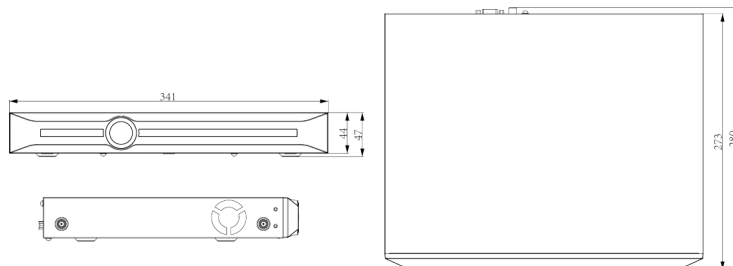

Dimension Unit : mm

ORDERING INFORMATION

Part Number	Description	Standard Quantity
ENR-02032-N-LK	32Ch Embedded Network Video Recorder with 2 HDD Bays, Supports 4K Cameras, HDMI, VGA and ONVIF	1

★Product specification and availability are subject to change without notice.