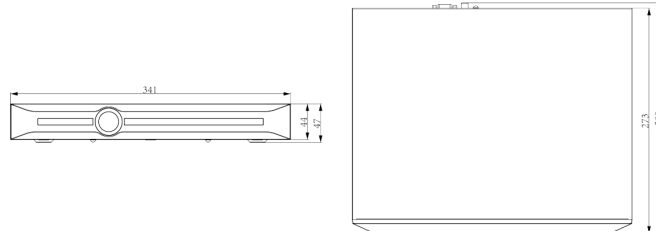

★Product specification and availability are subject to change without notice.

8CH EMBEDDED NETWORK VIDEO RECORDER

ENR-02008-N-LK

Dimension Unit : mm

ORDERING INFORMATION

Part Number	Description	Standard Quantity
ENR-02008-N-LK	8Ch Embedded Network Video Recorder with 2 HDD Bays, Supports 4K Cameras, HDMI, VGA and ONVIF	1