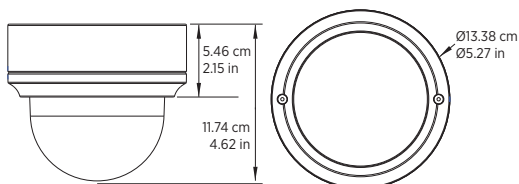

Key Benefits

- ▼ **Built-In Video Analytics**
  - **Abandoned Object** - an alarm is triggered if an object remains in one spot for too long.
  - **Loitering Detection** - an alarm is triggered when people remain in an area for too long.
  - **Tripwire** - an alarm is triggered when a person or object crosses the defined line.
  - **Intrusion Detection** - an alarm is triggered when people or vehicles enter a specific area.
  - **Object Removal** - an alarm is triggered if an object is removed from an area.
- ▼ **High Dynamic Range (HDR).** The camera blends the best parts of several separate exposures together to combine the most focused, well-lit, and colorful parts of the scene.
- ▼ **Extra vandal protection (IK11 only).** For high crime areas and areas where the camera could be attacked, you have the option to order an IK11 bubble for your existing camera which improves protection to withstand a 50 joule hit (standard model IK10 is 20 joule). Additionally, the camera is available to order with the IK11 bubble already installed (see ordering information).
- ▼ **Smart IR Illumination.** The built-in LEDs provide uniform illumination in total darkness, which means users will see high-quality, low-noise video from over 40 m (131 ft) away. The camera automatically adjusts the intensity of the LEDs to compensate for the distance of an object, so the object is not overexposed when it gets too close to the camera.
- ▼ **P-Iris.** The enhanced video clarity and depth of field offered by the P-Iris allow objects close to and far away from the camera to remain in focus, simultaneously.

Get HD video outdoors in any lighting or weather condition, and see images in the dark from over 40 m (131 ft) away.