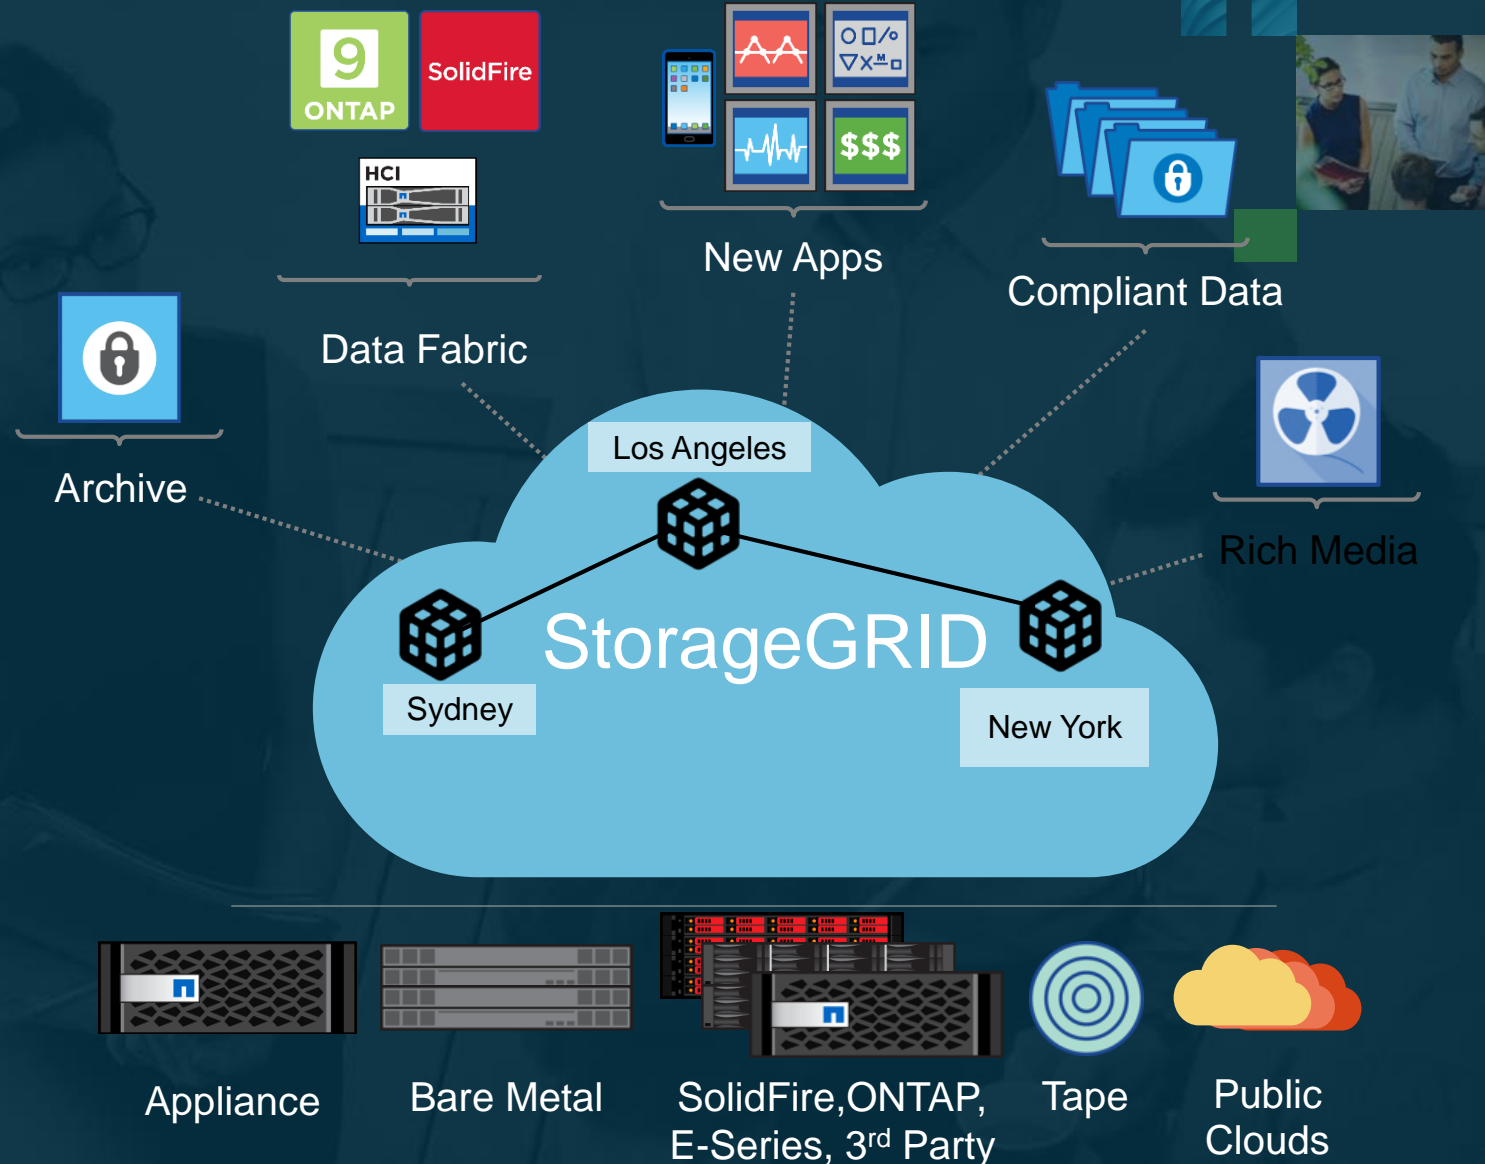

- Single storage cluster supporting mixed workloads from multiple vSphere clusters
- Global, always on storage efficiencies of duplication and compression across all workloads

NetApp StorageGRID

- Software-defined object storage
- Durable, available, and scale-out
- Geo-redundant and multi-site
- Policy-based information lifecycle management at scale
- S3, Swift, NFS and SMB access
- Cloud integrated: mirroring, notification, search